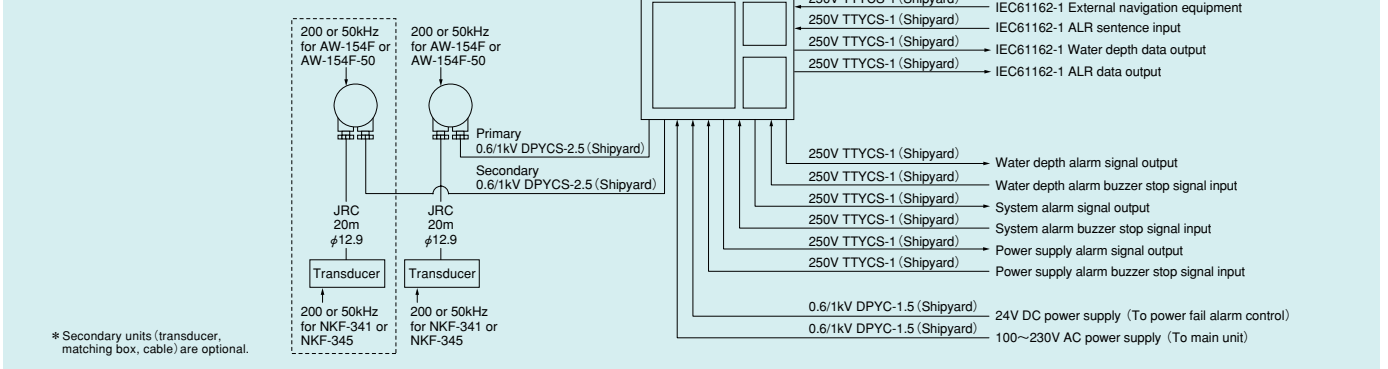

CONFIGURATION

• Specifications may be subject to change without notice.

For further information, contact:

JRC Japan Radio Co., Ltd.
Since 1915
URL <http://www.jrc.co.jp/>

Main Office: Nittochi Nishi-Shinjuku bldg.
10-1, Nishi-Shinjuku 6-chome
Shinjuku-ku, Tokyo 160-8328, Japan
Telephone: +81-3-3348-4099
Facsimile: +81-3-3348-4139

Overseas Branches : Seattle, Amsterdam, Athens
Liaison Offices : Taipei, Manila, Jakarta, Singapore, Hanoi, New York