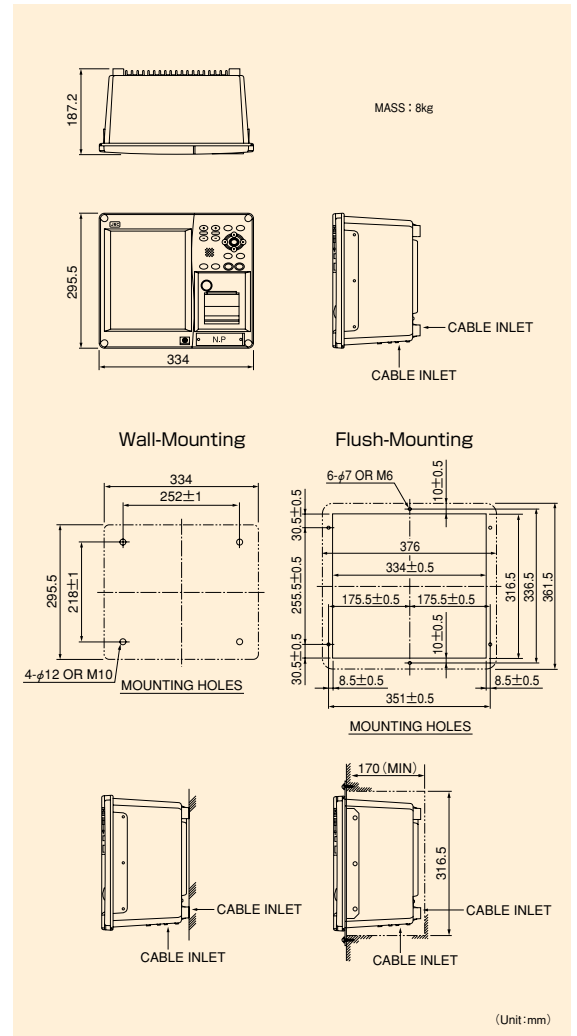

SPECIFICATIONS

Frequency	200kHz / 50kHz
Echo color	8 colors or 8 level monochrome
Digital depth	4 digit (0.1m)
Range	10, 20, 50, 100, 200, 500, 800m
Depth accuracy	±2.5%
Minimum sounding depth	200kHz : 1.0m, 50kHz : 2m
Draft adjust	50m in 0.1m steps
TX pulse repetition rate	171PRR (10, 20, 50m)
	86PRR (100, 200m)
	43PRR (500, 800m)
Presentation mode	Standard, History, Docking
Time range of echo display	5, 10, 20, 30min
Auto function	Gain, Range
Alarm function	Depth, Power fail, System error
Preview function	24hour
Transducer	200kHz : UT-200ND
	50kHz : UT-50MD
Power supply	100-115/200-230VAC±15%, 50Hz/60Hz±5% 24VDC (only use for power fail monitoring)
Power consumption	less than 50W
Waterproofing	IPX2 drip proof

COMPONENT

Name	Type No.	Qty	Remarks	
Display unit	JFE-680	1		
Matching box (primary)	AW-154F	1	200kHz	
Transducer mounting (primary)	NKF-341	1	200kHz (with cable 20m)	
Option	Matching box (secondary)	AW-154F	1	200kHz
		AW-154F-50	1	50kHz
	Transducer mounting (secondary)	NKF-341	1	200kHz (with cable 20m)
		NKF-345	1	50kHz (with cable 20m)
	Printer paper	7ZPJD0384	1	
	Flush mounting kit	BRBX05351	1	Color : MUNSELL N4
		BRBX05355	1	Color : MUNSELL 7.5BG7/2
BRBX05354		1	Color : MUNSELL 2.5G7/2	
Table mounting kit	BRBX05340	1		

OUTLINE DRAWING