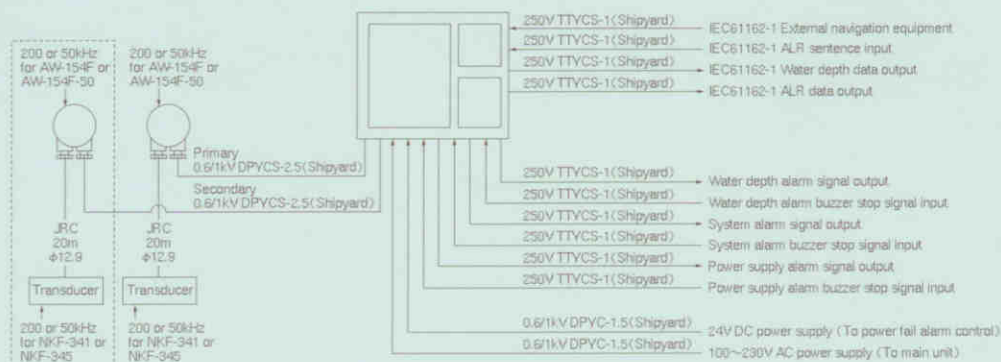

CONFIGURATION

• Specifications may be subject to change without notice.

For further information, contact:

Since 1915

Japan Radio Co., Ltd.

URL <http://www.jrc.co.jp/eng/>

Main Office: Nittochi Nishi-Shinjuku bldg.
10-1, Nishi-Shinjuku 6-chome
Shinjuku-ku, Tokyo 160-8328, Japan
Telephone: +81-3-3348-4099
Facsimile: +81-3-3348-4139

Overseas Branches : Seattle, Amsterdam, Athens
Liaison Offices : Taipei, Manila, Jakarta, Singapore,
Hanoi, New York

ISO9001, ISO14001 Certified