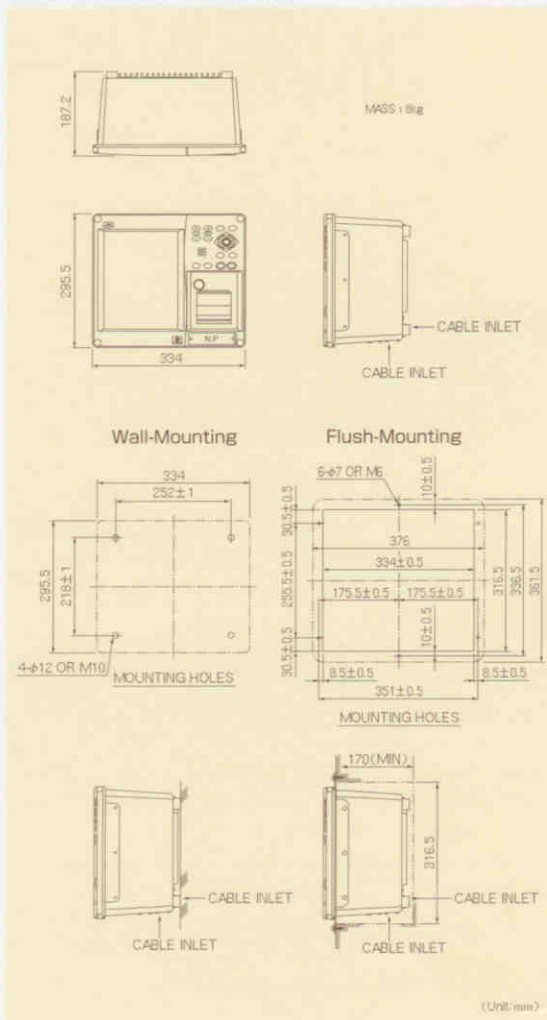

SPECIFICATIONS

Frequency	200kHz / 50kHz
Echo color	8 colors or 8 level monochrome
Digital depth	4 digit (0.1m)
Range	10, 20, 50, 100, 200, 500, 800m
Depth accuracy	±2.5%
Minimum sounding depth	200kHz : 1.0m, 50kHz : 2m
Draft adjust	50m in 0.1m steps
TX pulse repetition rate	171PRR (10, 20, 50m)
	86PRR (100, 200m)
	43PRR (500, 800m)
Presentation mode	Standard, History, Docking
Time range of echo display	5, 10, 20, 30min
Auto function	Gain, Range
Alarm function	Depth, Power fail, System error
Preview function	24hour
Transducer	200kHz : UT-200ND
	50kHz : UT-50MD
Power supply	100-115/200-230VAC±15%, 50Hz/60Hz±5%
	24VDC (only use for power fail monitoring)
Power consumption	less than 50W
Waterproofing	IPX2 drip proof

COMPONENT

Name	Type No.	Qty	Remarks	
Display unit	JFE-680	1		
Matching box (primary)	AW-154F	1	200kHz	
Transducer mounting (primary)	NKF-341	1	200kHz (with cable 20m)	
Option	Matching box (secondary)	AW-154F	1	200kHz
		AW-154F-50	1	50kHz
	Transducer mounting (secondary)	NKF-341	1	200kHz (with cable 20m)
		NKF-345	1	50kHz (with cable 20m)
	Printer paper	7ZPJ0384	1	
	Flush mounting kit	BRBX05351	1	Color : MUNSELL N4
BRBX05355		1	Color : MUNSELL 7.5BG7/2	
BRBX05354		1	Color : MUNSELL 2.5G7/2	
Table mounting kit	BRBX05340	1		

OUTLINE DRAWING