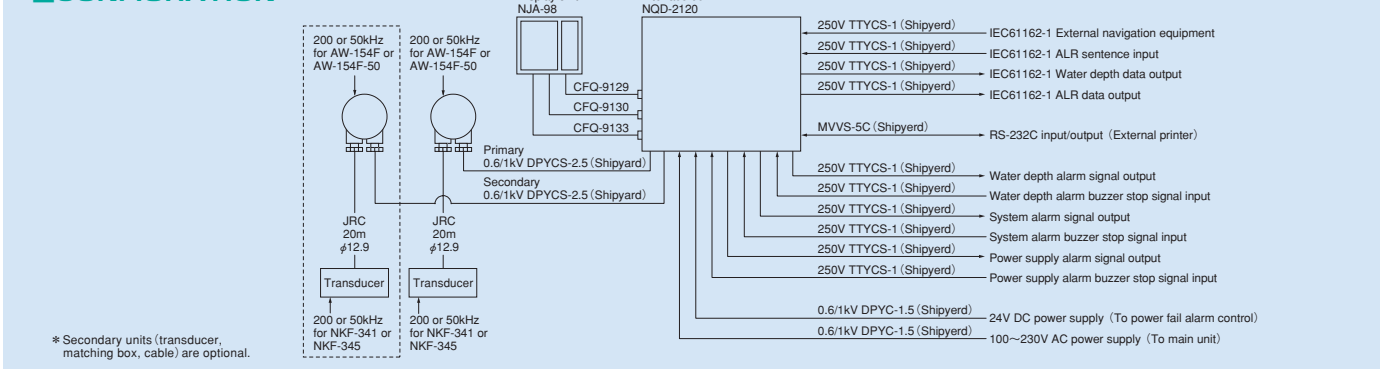

CONFIGURATION

• Specifications may be subject to change without notice.

For further information, contact:

JRC Japan Radio Co., Ltd.
Since 1915
URL <http://www.jrc.co.jp/eng/>

Main Office: Nittochi Nishi-Shinjuku bldg.
10-1, Nishi-Shinjuku 6-chome
Shinjuku-ku, Tokyo 160-8328, Japan
Telephone: +81-3-3348-4099
Facsimile: +81-3-3348-4139

Overseas Branches : Seattle, Amsterdam, Athens
Liaison Offices : Taipei, Manila, Jakarta, Singapore,
Hanoi, Shanghai, Hamburg, New York