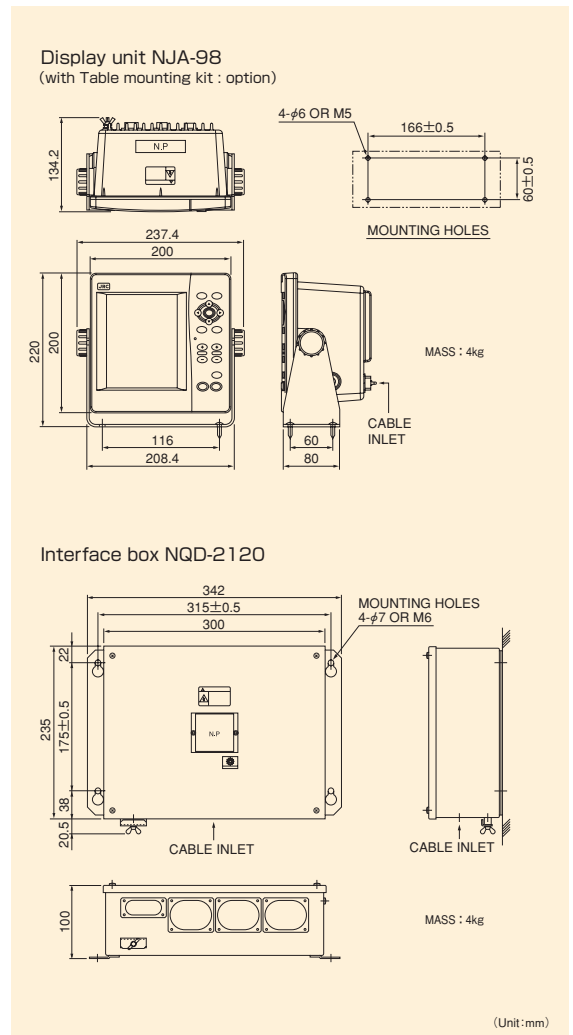

COMPONENT

Name	Type No.	Qty	Remarks	
Display unit	NJA-98	1		
Interface box	NQD-2120	1		
TX/RX cable	CFQ-9129	1	10m	
Power supply cable	CFQ-9130	1	10m	
Communication cable	CFQ-9133	1	10m	
Matching box (primary)	AW-154F	1	200kHz	
Transducer mounting (primary)	NKF-341	1	200kHz (with cable 20m)	
Option	Matching box (secondary)	AW-154F	1	200kHz
	AW-154F-50	1	50kHz	
Option	Transducer mounting (secondary)	NKF-341	1	200kHz (with cable 20m)
	NKF-345	1	50kHz (with cable 20m)	
Option	Printer	NKG-91	1	
Option	Printer paper	7ZPJ00384	1	
Option	External Buzzer	CGC-300B	1	
Option	Flush mounting kit	BRBX05339	1	Color : MUNSELL N4
Option	Table mounting kit	BRBX05353	1	

OUTLINE DRAWING